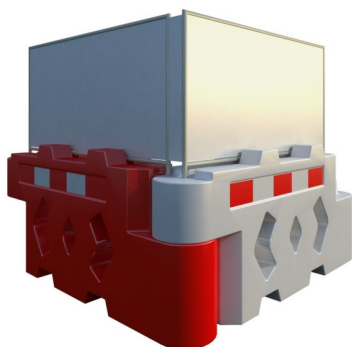

BISON BARRIER

DATA SHEET

MIRA
TESTED

Bison Barrier (No Panel)

- Fill Capacity 400 Litre
- Rotates 90 degrees
- Wind test rating 75 MPH
- 2000 x 1000 x 400mm

Bison Barrier c/w Mesh Panel

- Overall Height 2m
- Can take standard gates
- Wind test rating 58mph
- Personalised panel available

Bison Barrier c/w Solid panel

- Overall Height 2m
- Can take standard gates
- Wind test rating 38 mph
- Livery option available