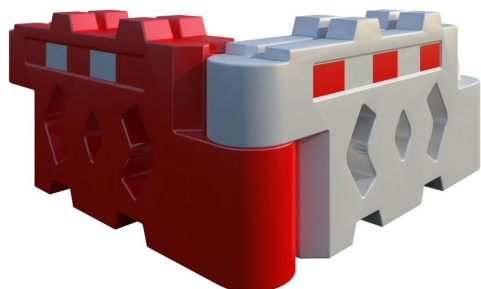

BISON BARRIER

DATA SHEET

MIRA
TESTED

Bison Barrier (No Panel)

- Fill Capacity 400 Litre
- Rotates 90 degrees
- Wind test rating 75 MPH
- 2000 x 1000 x 400mm

Bison Barrier c/w Mesh Panel

- Overall Height 2m
- Can take standard gates
- Wind test rating 58mph
- Personalised panel available

Bison Barrier c/w Solid panel

- Overall Height 2m
- Can take standard gates
- Wind test rating 38 mph
- Livery option available