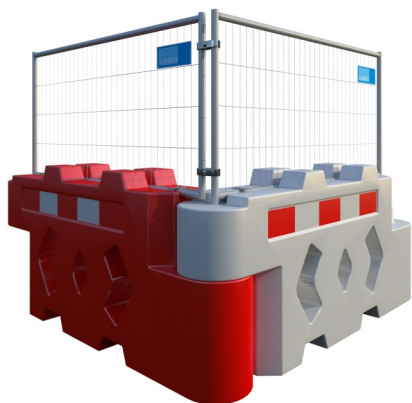

BISON BARRIER

DATA SHEET

MIRA
TESTED

Bison Barrier (No Panel)

- Fill Capacity 400 Litre
- Rotates 90 degrees
- Wind test rating 75 MPH
- 2000 x 1000 x 400mm

Bison Barrier c/w Mesh Panel

- Overall Height 2m
- Can take standard gates
- Wind test rating 58mph
- Personalised panel available

Bison Barrier c/w Solid panel

- Overall Height 2m
- Can take standard gates
- Wind test rating 38 mph
- Livery option available